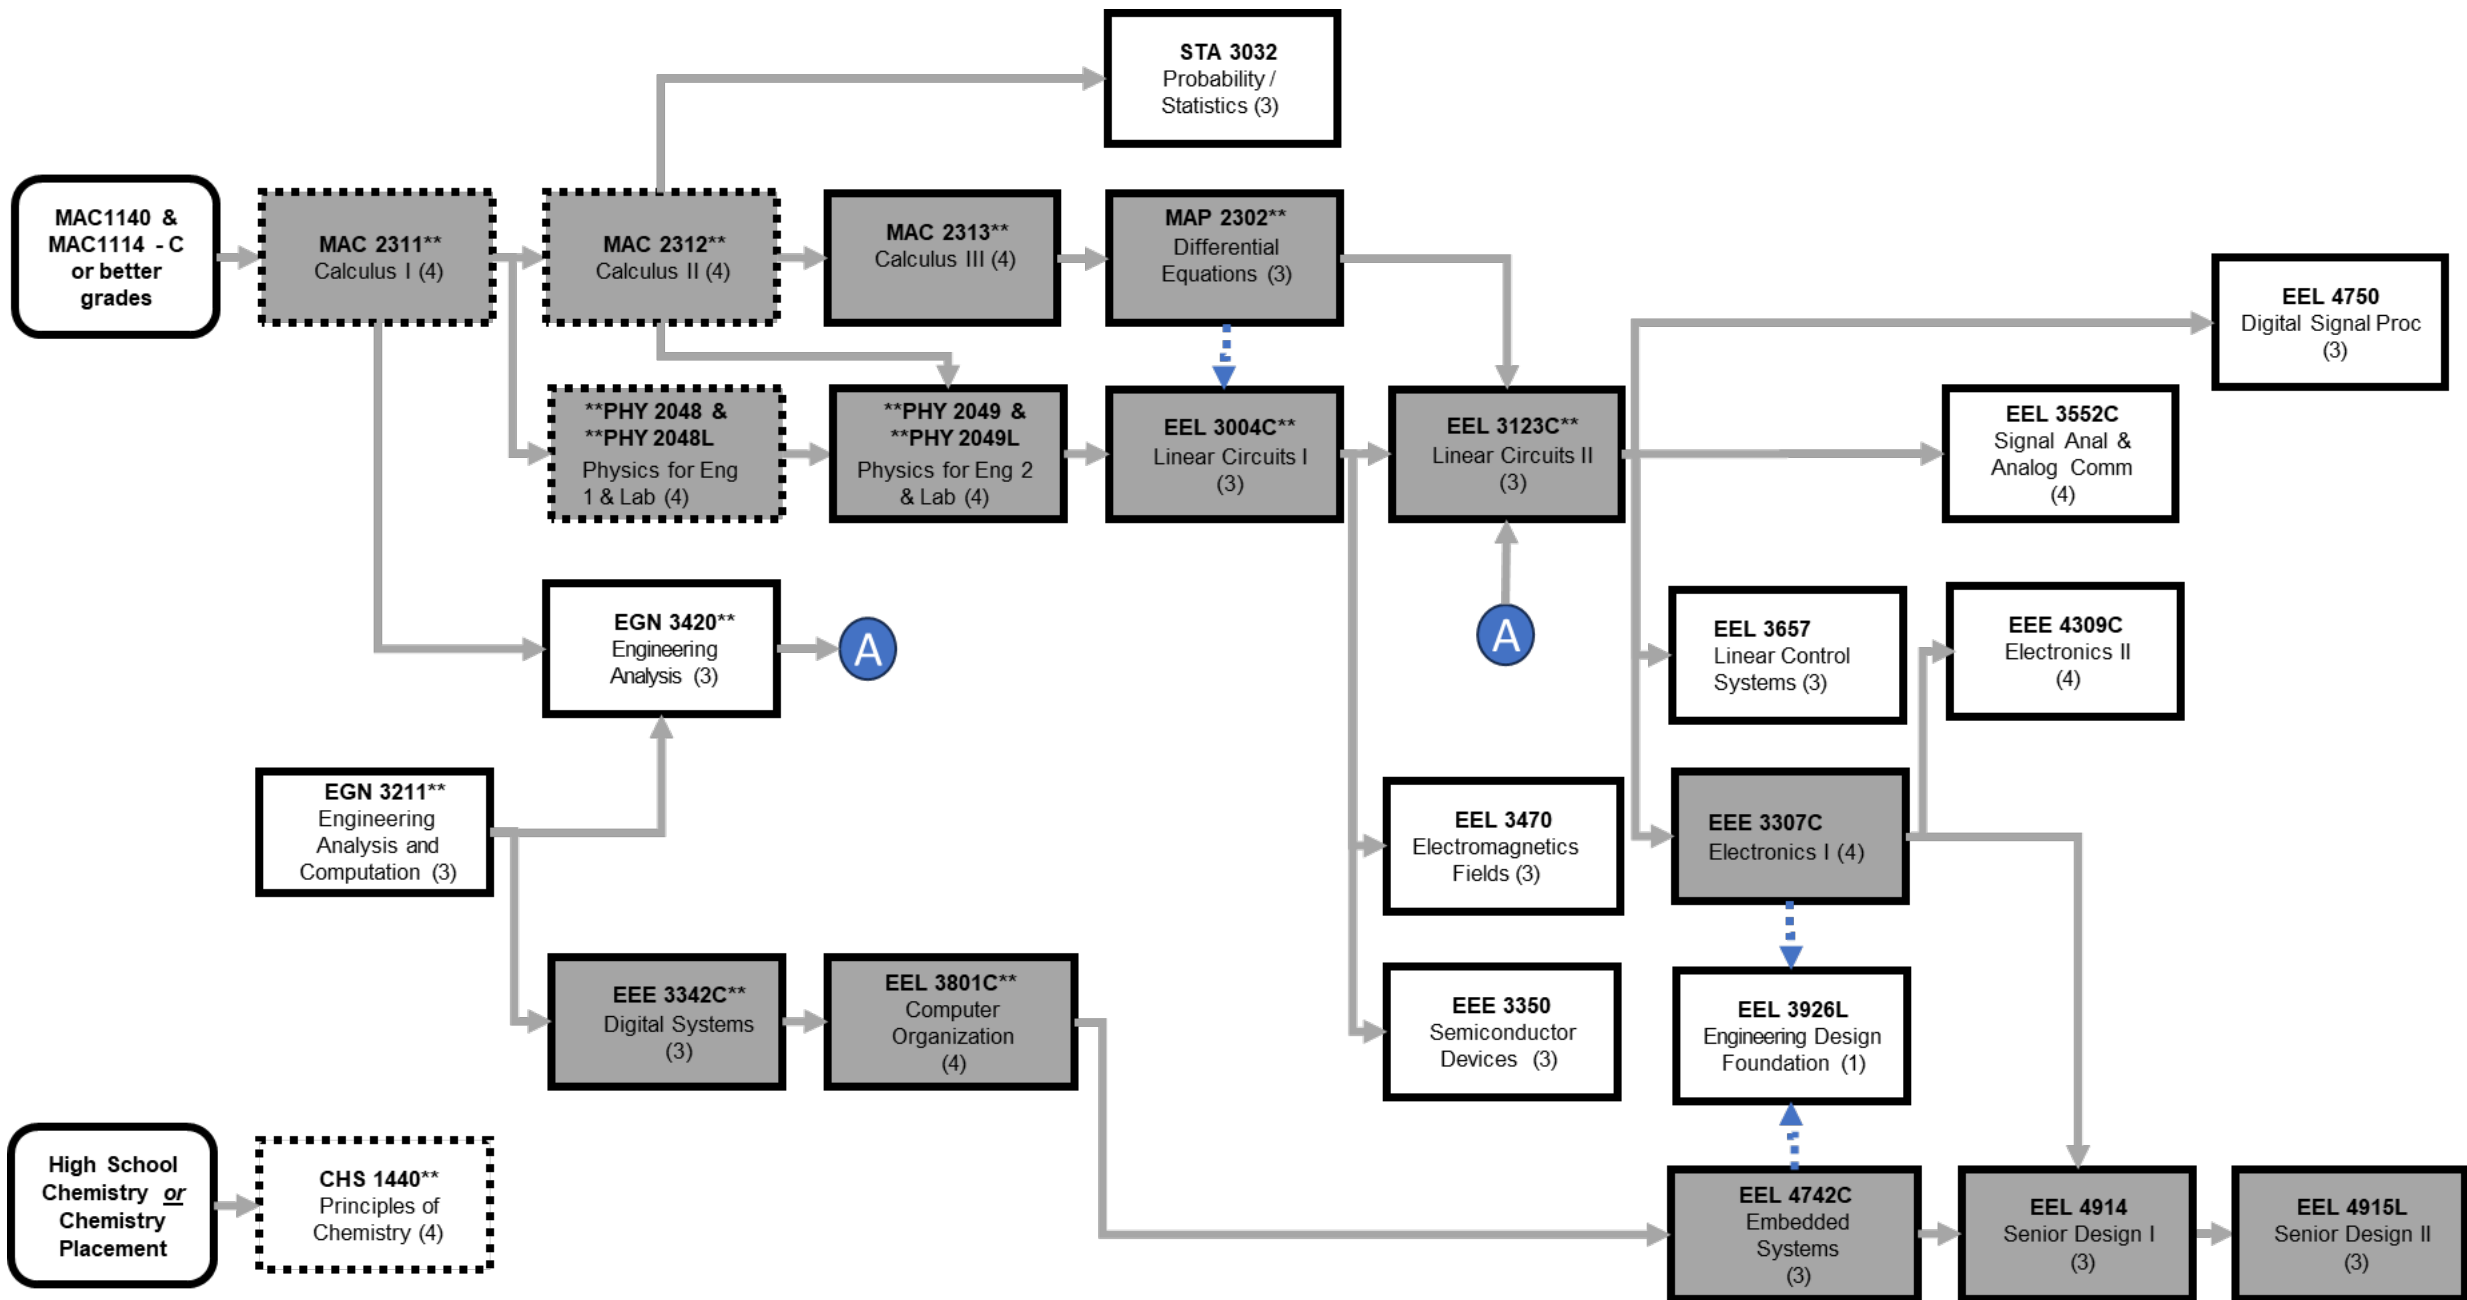

Electrical Engineering 2024-2025 Comprehensive Track

FTIC requirement

EGS 1006C Intro to Engineering (1)	EGN 1007C Engr. Concepts and Methods (1)	Tech Electives See Advisor (16)
--	--	---

Transfer requirement

Tech Electives See Advisor (18)

KEY

PENDING REQUIREMENTS (dashed border)

CRITICAL PATH COURSES (shaded box)

PREREQUISITE: (solid arrow)

COREQUISITE: (dotted arrow)

All courses with “**” require a grade of C (2.0) or better.

Electrical Engineering 2024-2025 Comprehensive Track

Semester 1

Semester 2

Semester 3

Semester 4

Semester 5

Semester 6

Semester 7

Semester 8

All courses with “**” require a grade of C (2.0) or better.