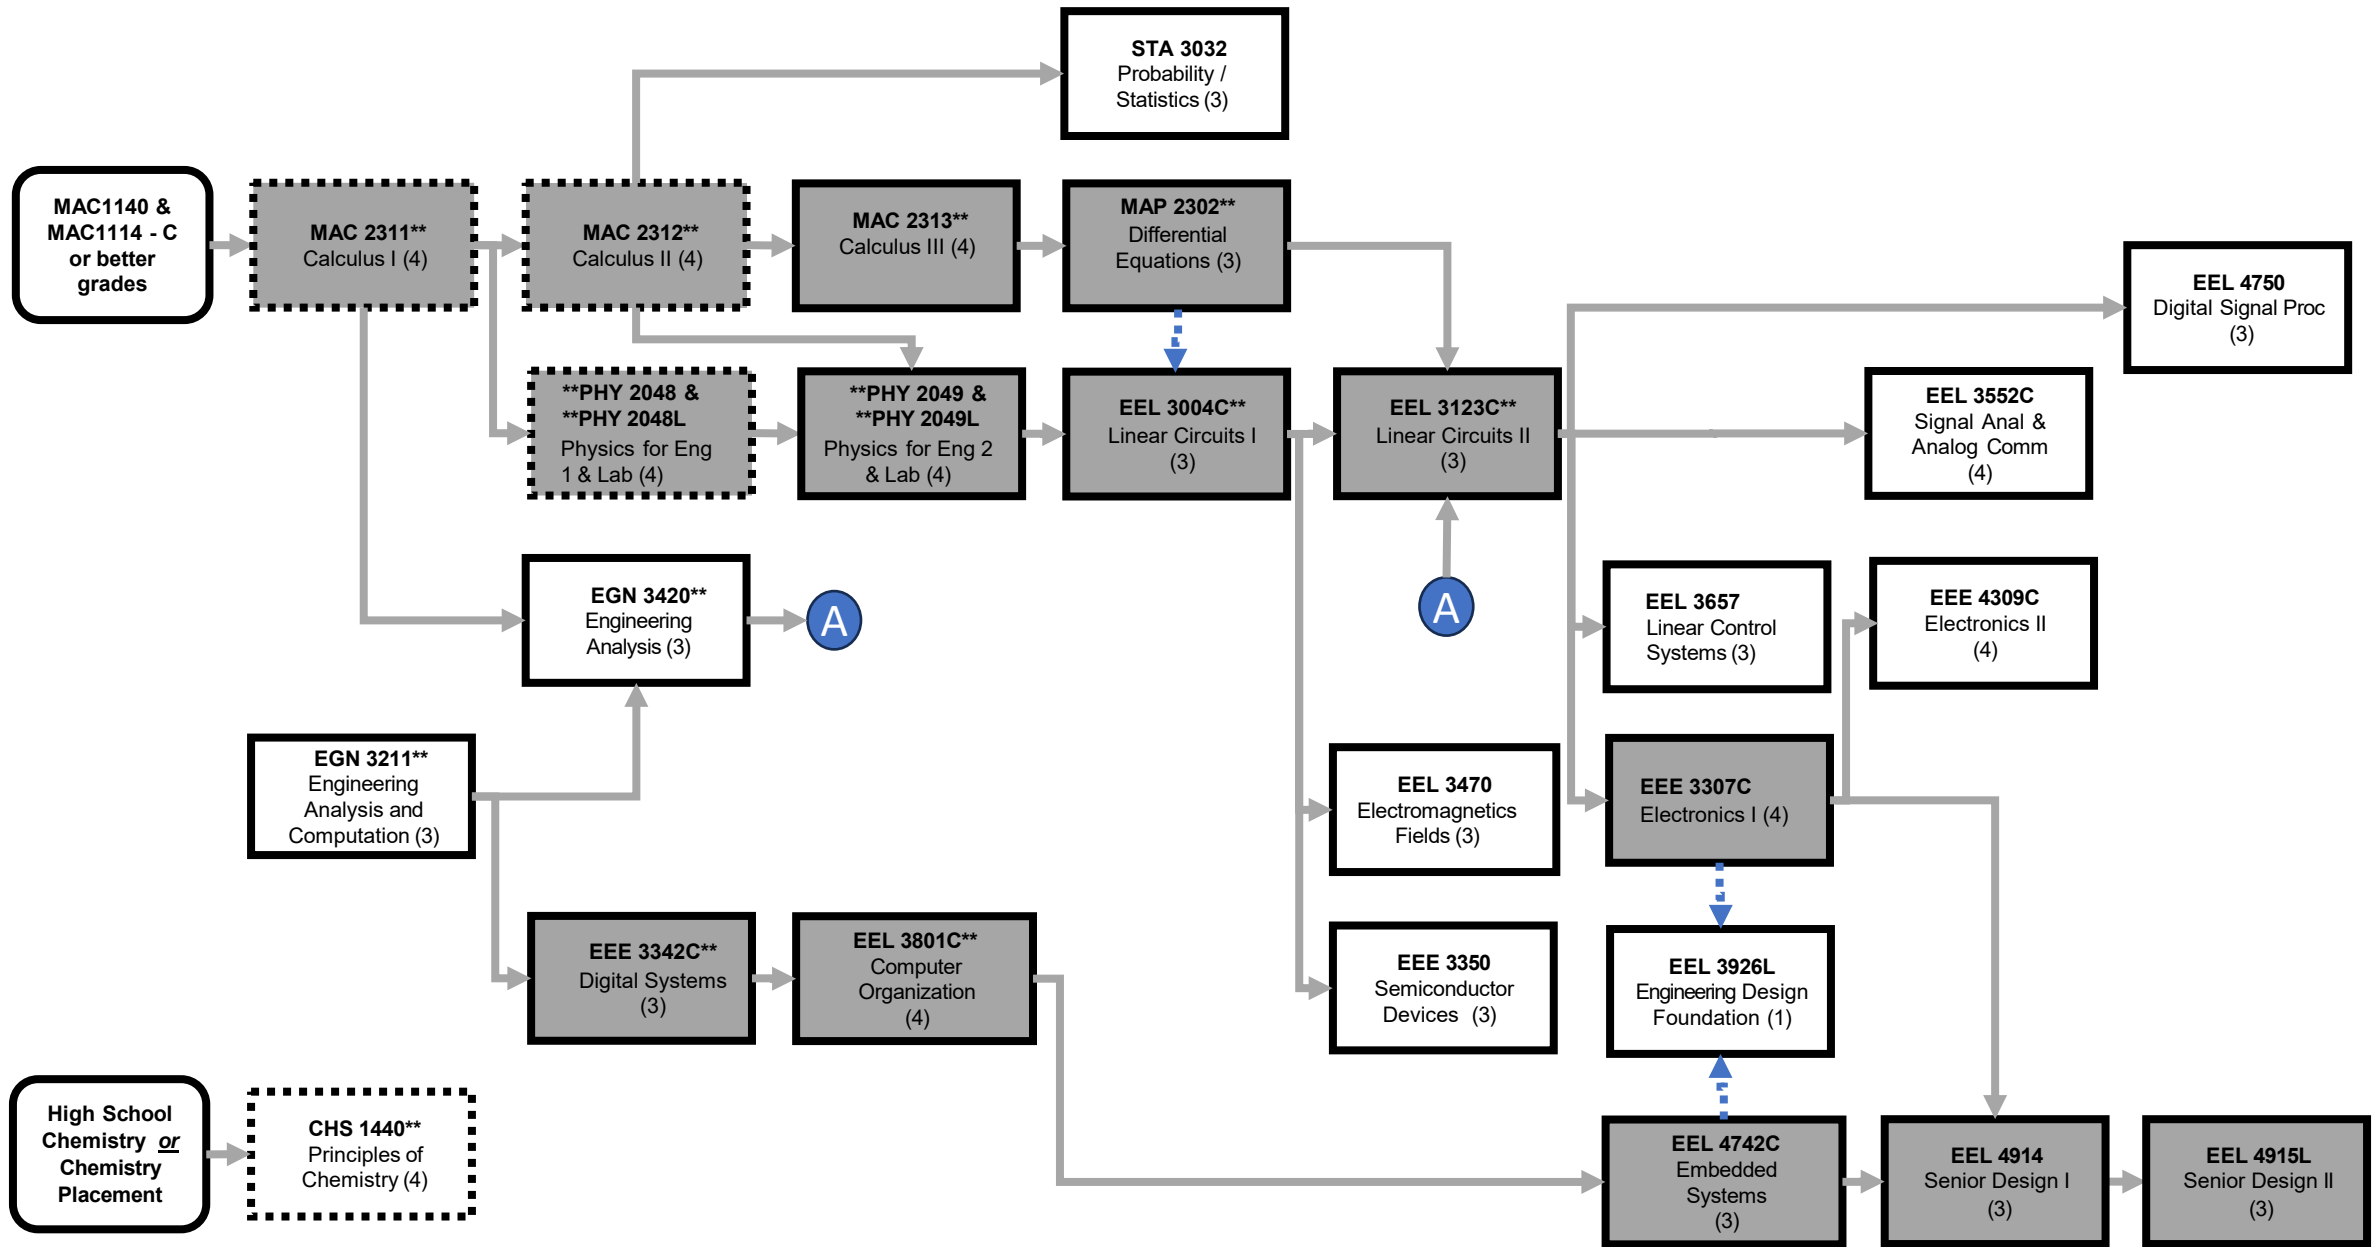

Electrical Engineering 2024-2025 Comprehensive Track

FTIC requirement

EGS 1006C Intro to Engineering (1)	EGN 1007C Engr. Concepts and Methods (1)	Tech Electives See Advisor (16)
--	--	---

Transfer requirement

Tech Electives See Advisor (18)

KEY

PENDING REQUIREMENTS (dashed border)

CRITICAL PATH COURSES (shaded box)

PREREQUISITE: (solid arrow)

COREQUISITE: (dotted arrow)

All courses with “**” require a grade of C (2.0) or better.

Electrical Engineering 2024-2025 Comprehensive Track

Semester 1

Semester 2

Semester 3

Semester 4

Semester 5

Semester 6

Semester 7

Semester 8

All courses with “**” require a grade of C (2.0) or better.