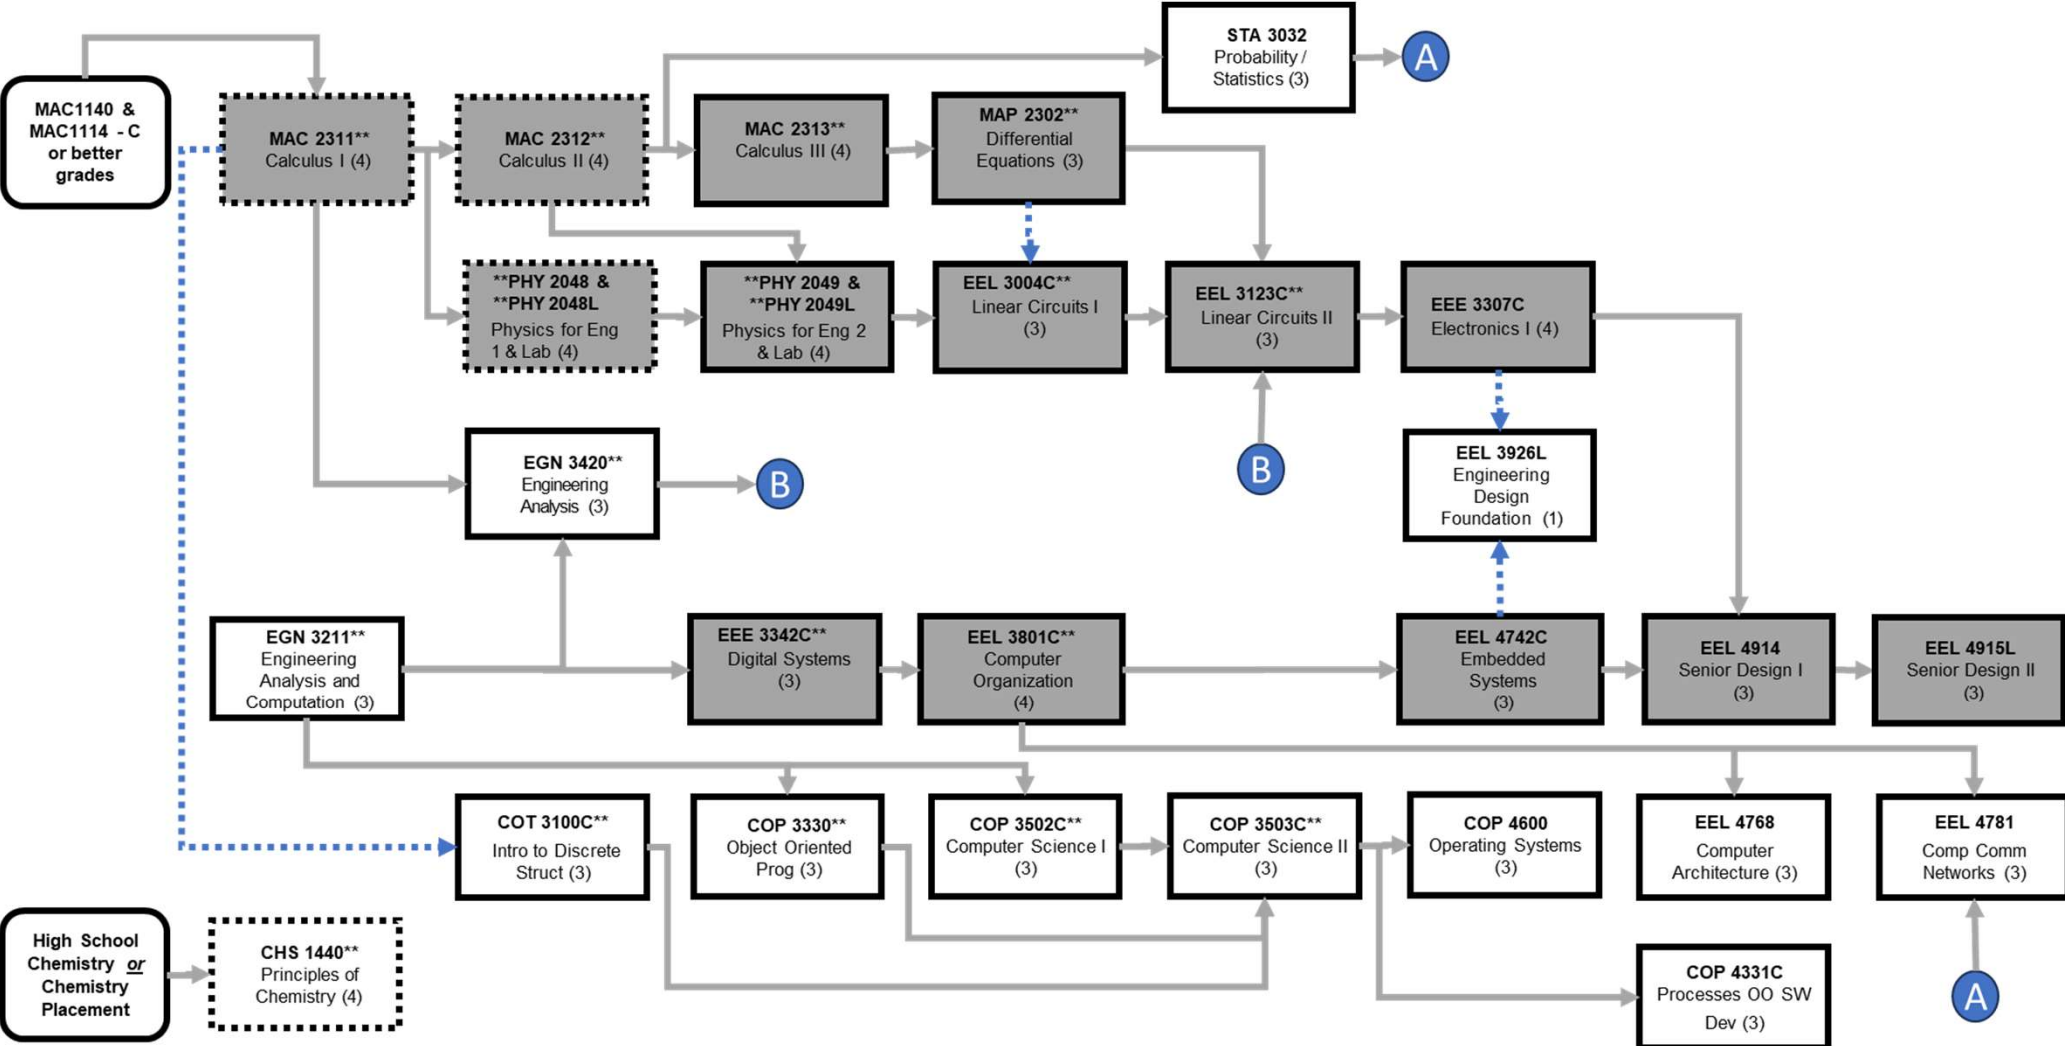

Computer Engineering 2024-2025 Comprehensive Track

Semester 1

Semester 2

Semester 3

Semester 4

Semester 5

Semester 6

Semester 7

Semester 8

All courses with “**” require a grade of C (2.0) or better.