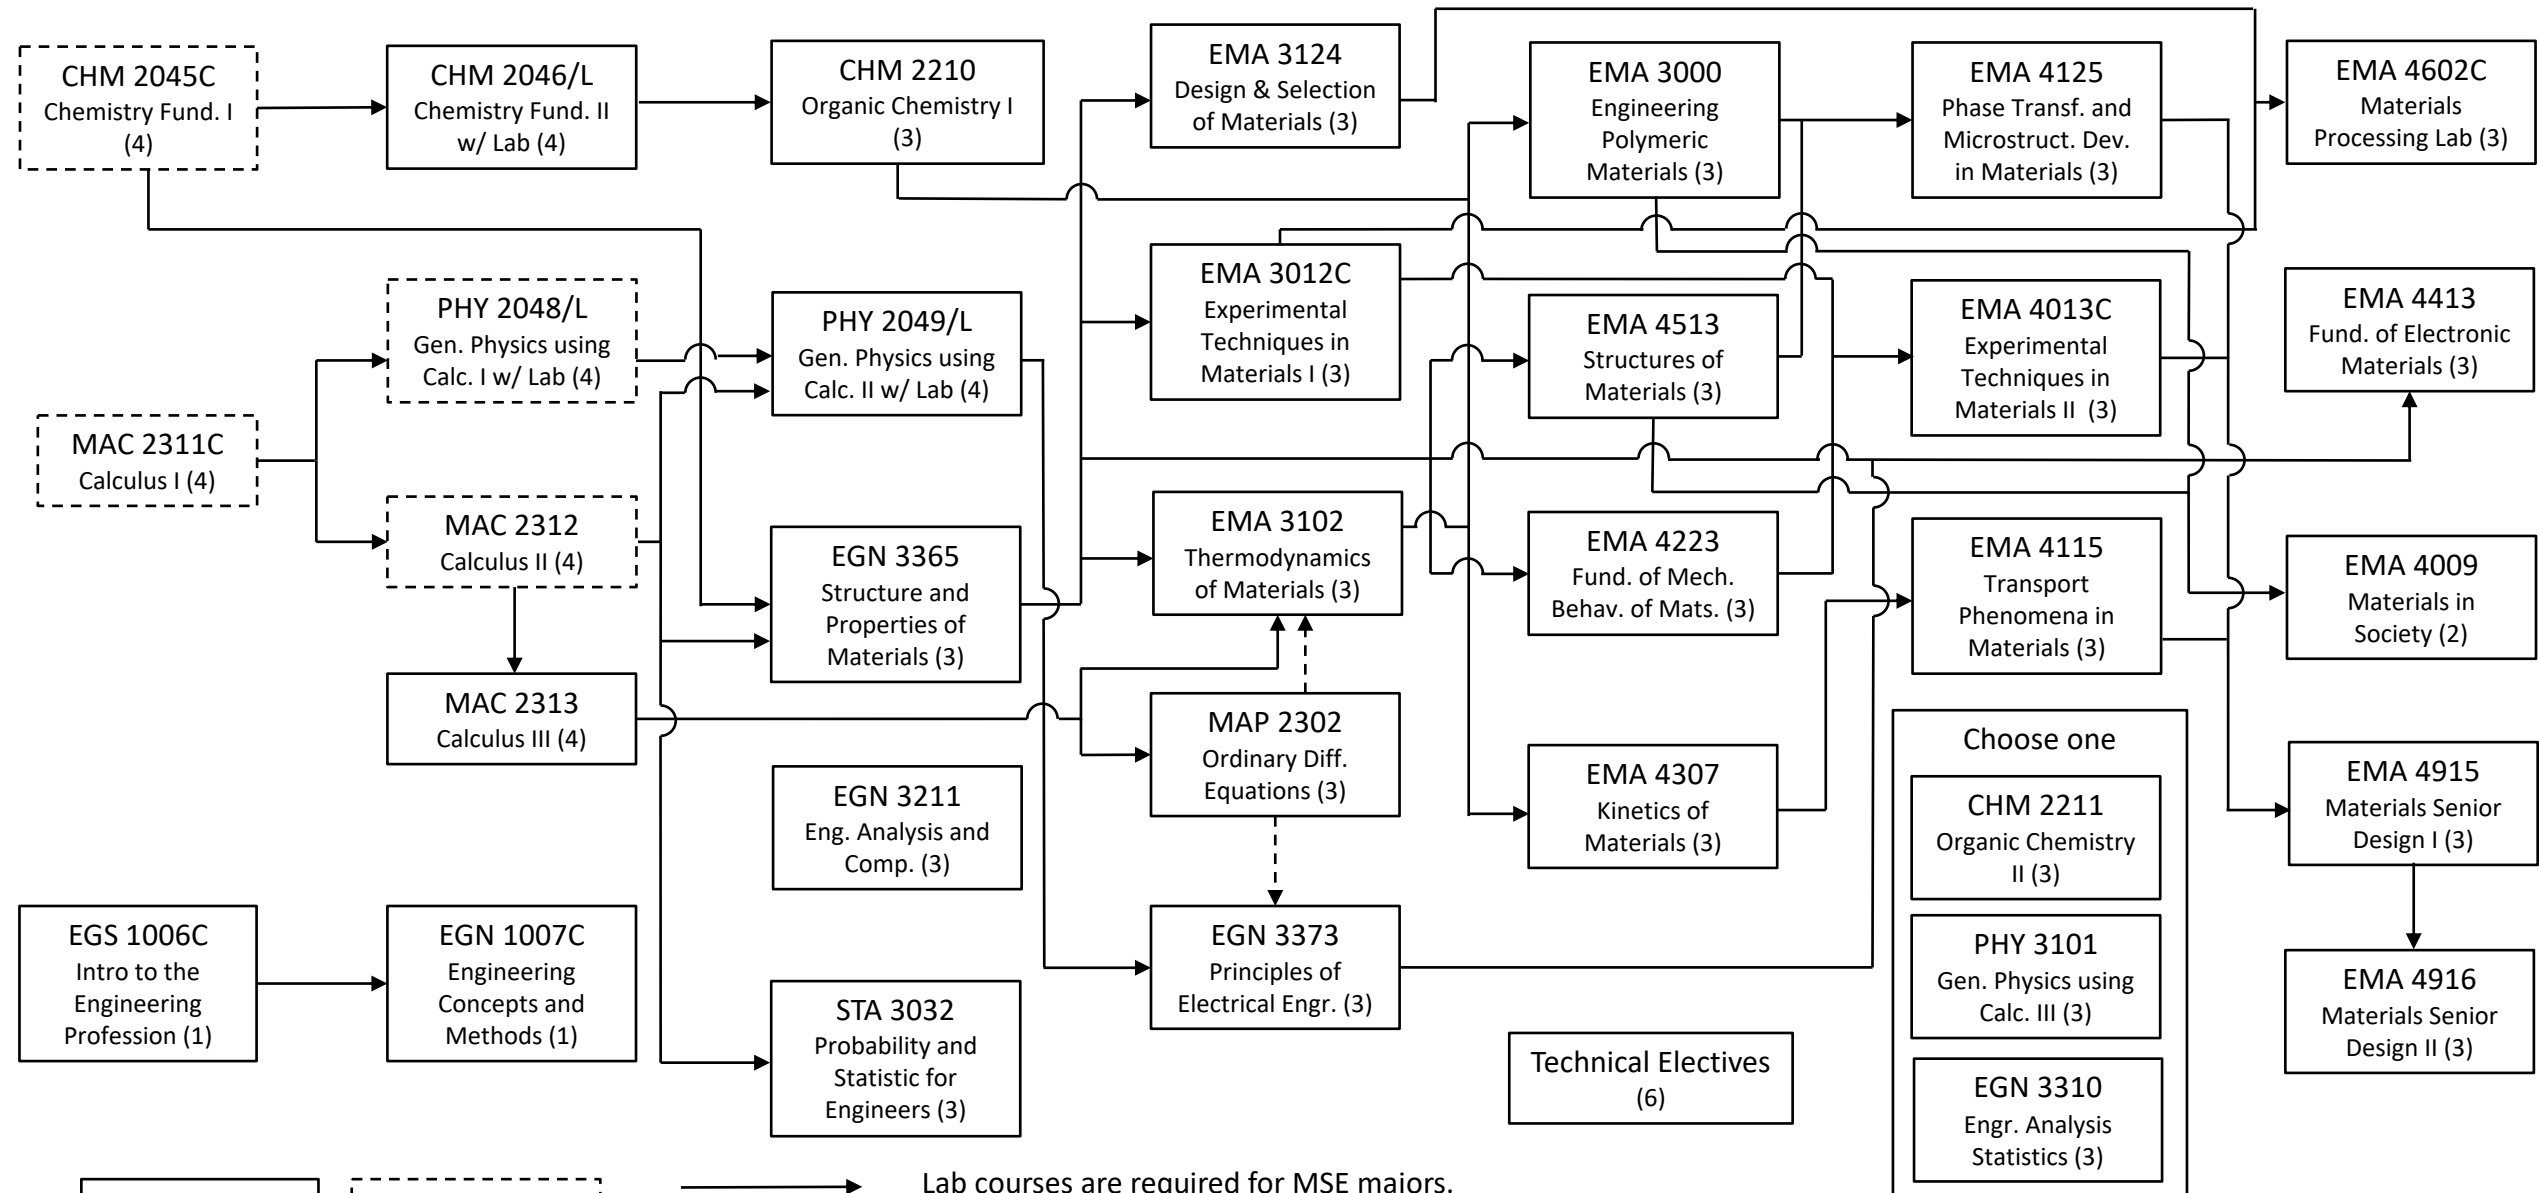

Materials Science and Engineering (2024 – 2025)

Lab courses are required for MSE majors.
 Flow chart is a suggested plan. Meet with advisor for a personalized plan.
 Gen. Ed. Courses are not listed. In the event of an error, [UCF Catalog](#) takes precedence.