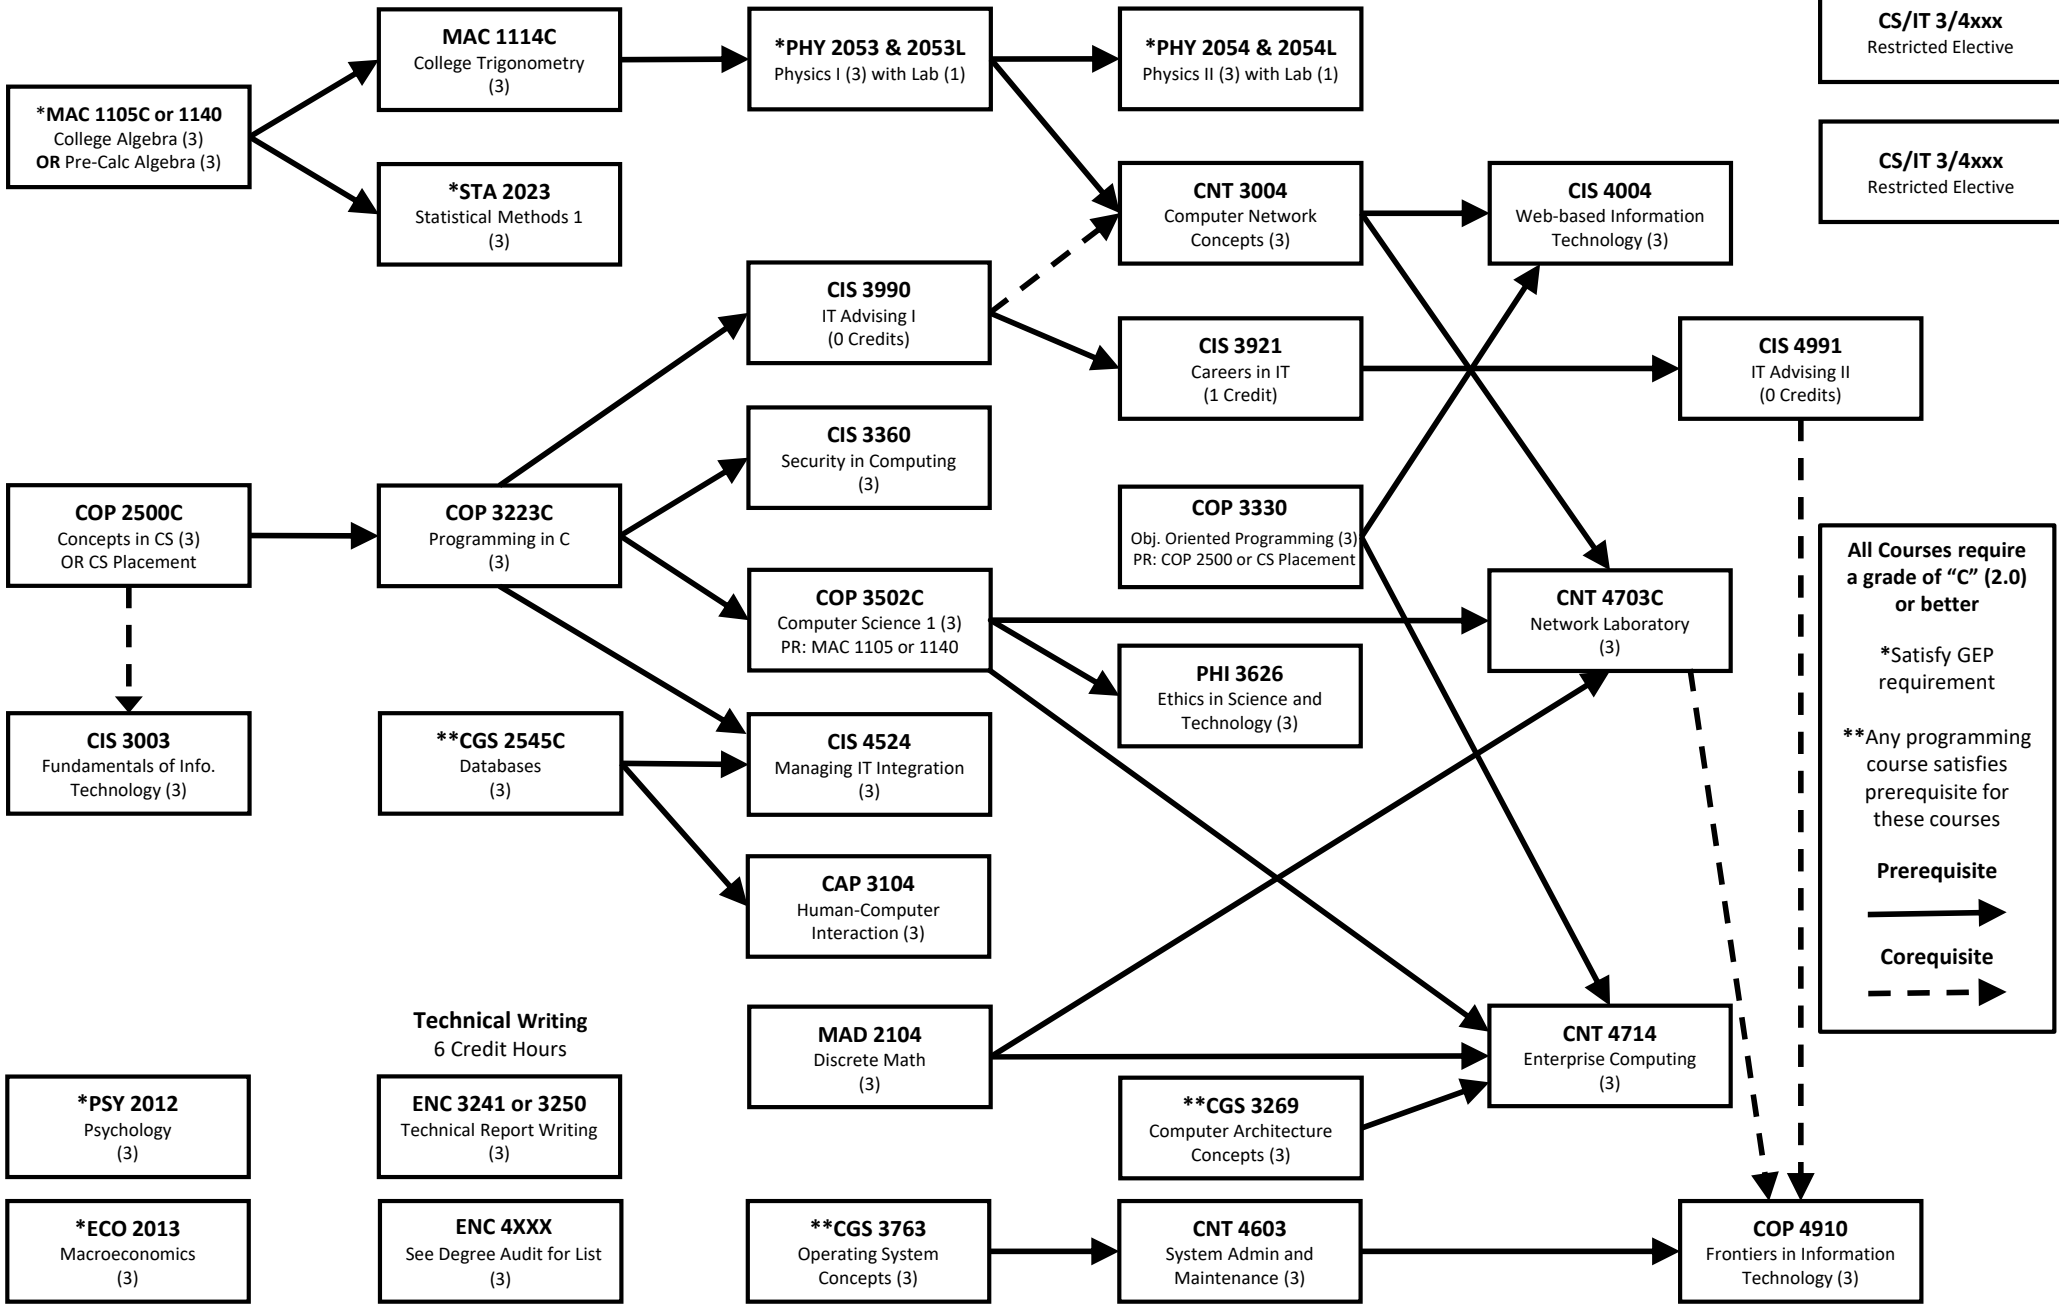

# Information Technology Flow Chart 2024-2025

**IT Restricted Electives**  
6 Credit Hours

**CS/IT 3/4xxx**  
Restricted Elective

**CS/IT 3/4xxx**  
Restricted Elective

**All Courses require a grade of "C" (2.0) or better**

\*Satisfy GEP requirement

\*\*Any programming course satisfies prerequisite for these courses

**Prerequisite**  
—————▶

**Corequisite**  
- - - - -▶

**Note:**  
Students must earn a minimum of 120 unduplicated credit hours to complete this degree program.