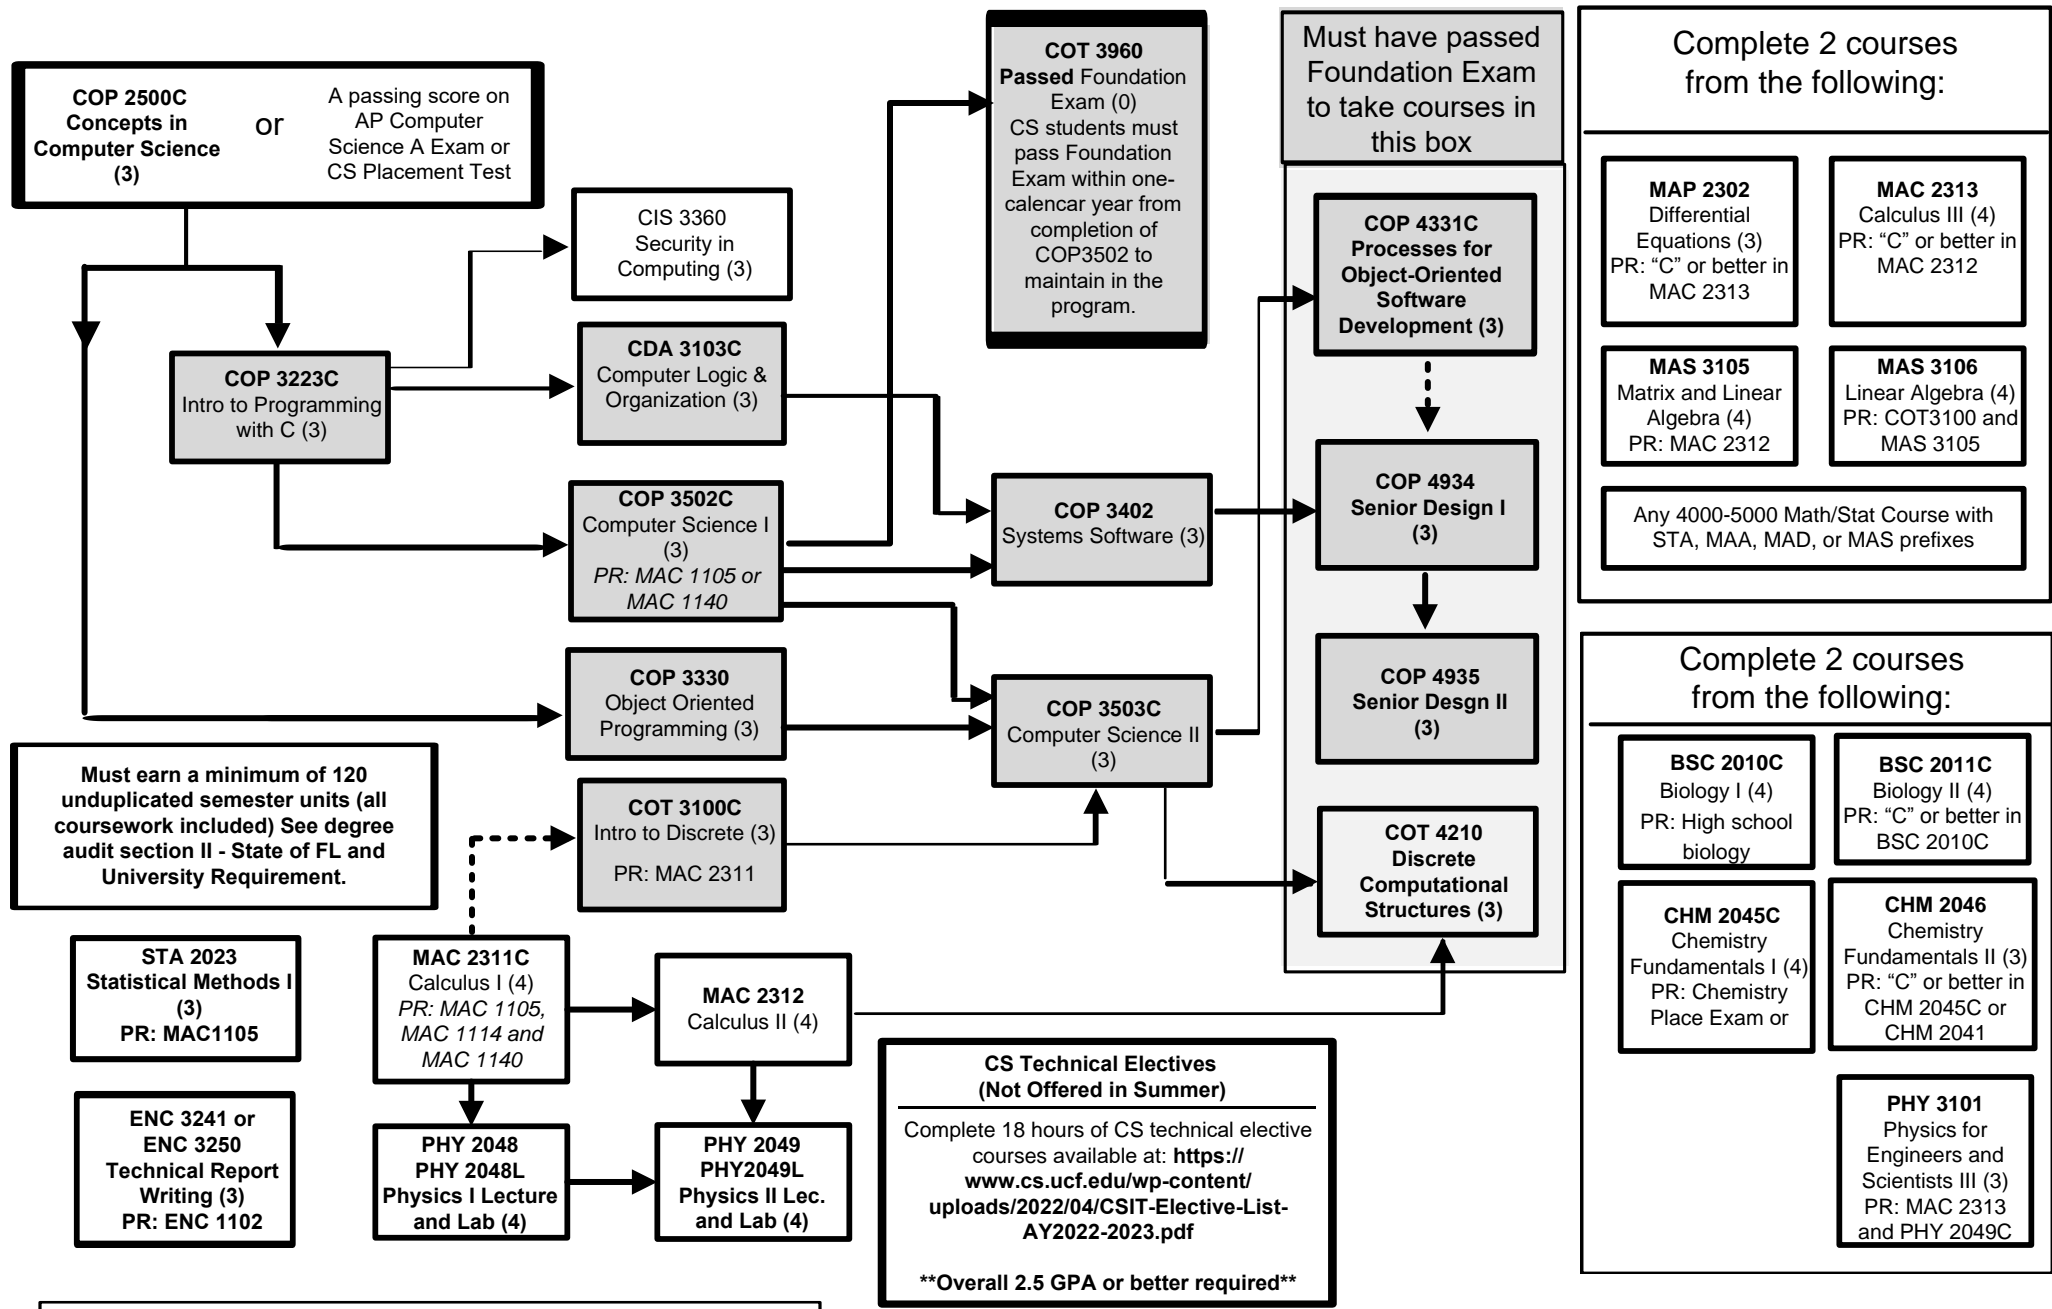

Computer Science 2024-2025

Critical Path

Pre-Requisite

Co-Requisite

**** Overall GPA average 2.5 or better required in technical elective specialization area.**

All courses require a C or better grade.